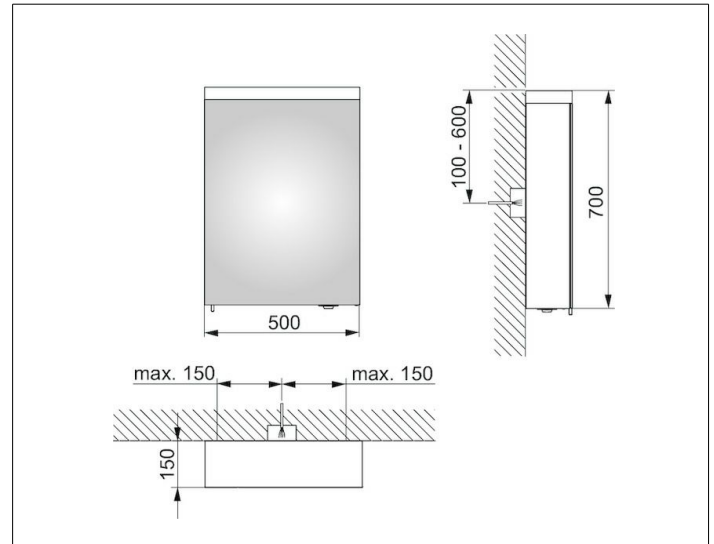

**Royal Reflex.2**  
**24201171131 Mirror cabinet**

**PRODUCT**

**DRAWING**

**PRODUCT ATTRIBUTES**

1 hinged double sided crystal mirror door,  
 exterior body sides mirrored

Operation:

External dimmer with the functions:

- on/off
- dim
- Changing between 3 lighting options

Illumination:

Illumination from above and

washbasin illumination in the bottom panel

light colour 3000 kelvin (warm white),

LED 19 watt (lifespan > 30.000 hours)

infinitely dimmable

EEK: C , 19 kWh/1000h

**EQUIPMENT**

- 1 shaver socket (internal)
- 3 adjustable glass shelves
- soft-closing doors

**SURFACE**

silver anodized/right hand

**DIMENSION**

500 x 700 x 150 mm