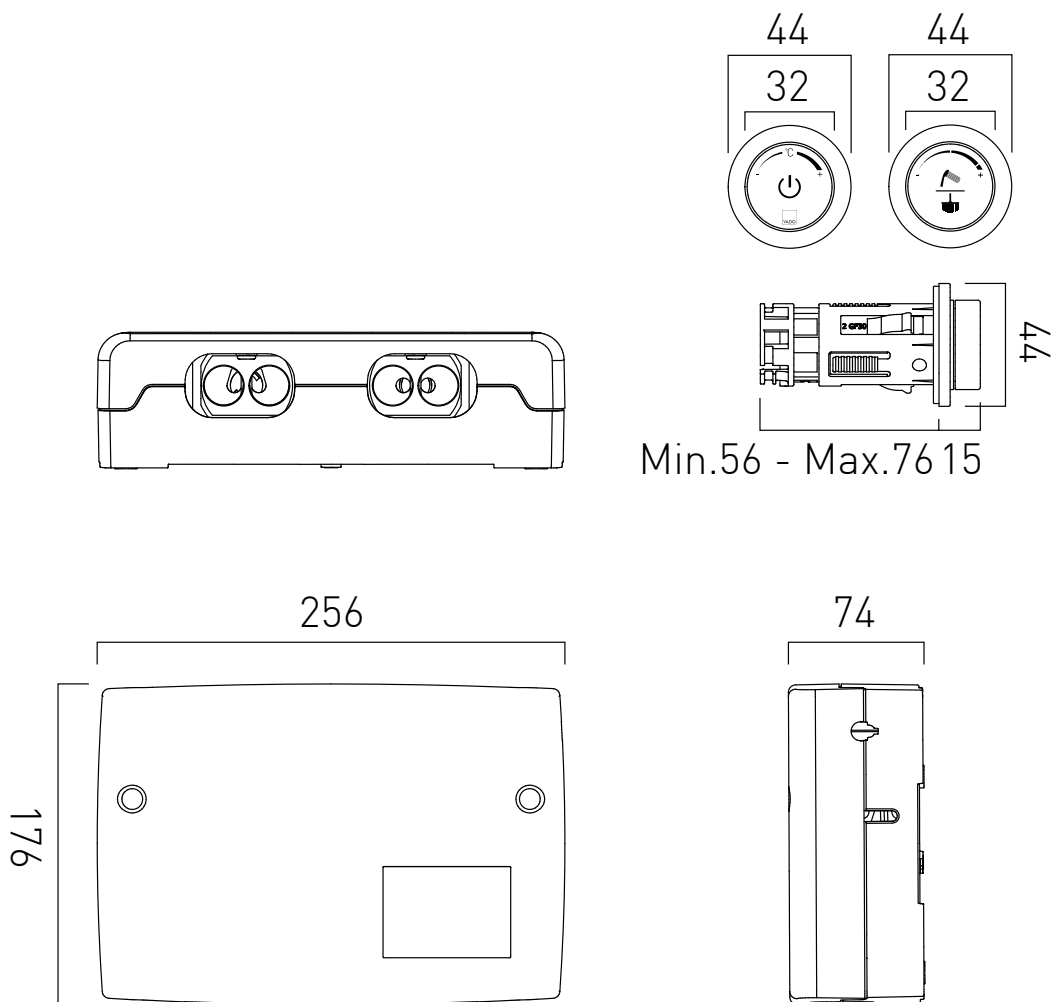

TECHNICAL DRAWING

COLLECTION: SENSORI DIAL
PRODUCT CODE: DIA-2000

tel: 01934 744466
email: sales@vado.com
www.vado.com

where inspiration flows
taps | showering | accessories